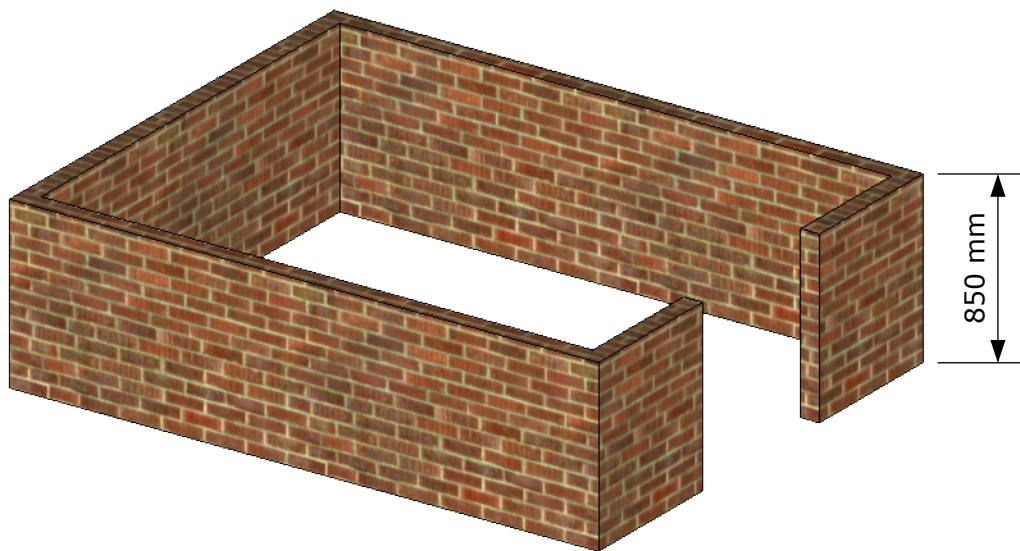

8ft Wide Bespoke Kings Bromley Cedar Greenhouse

External dwarf wall measurements

Dwarf wall height at doorway 850mm

- Single skinned wall is adequate for the greenhouse to sit on.
- Any greenhouse larger than 10ft in length, we would recommend a pillar in the centre to increase strength
- Dwarf wall must be flat and square

8ft model; exact size is 2530 mm
10ft model / 3122 mm
12ft model / 3763 mm
14ft model / 4355 mm
16ft model / 4950 mm
18ft model / 5540 mm
20ft model / 6130 mm
24ft model / 7355 mm
30ft model / 9130 mm