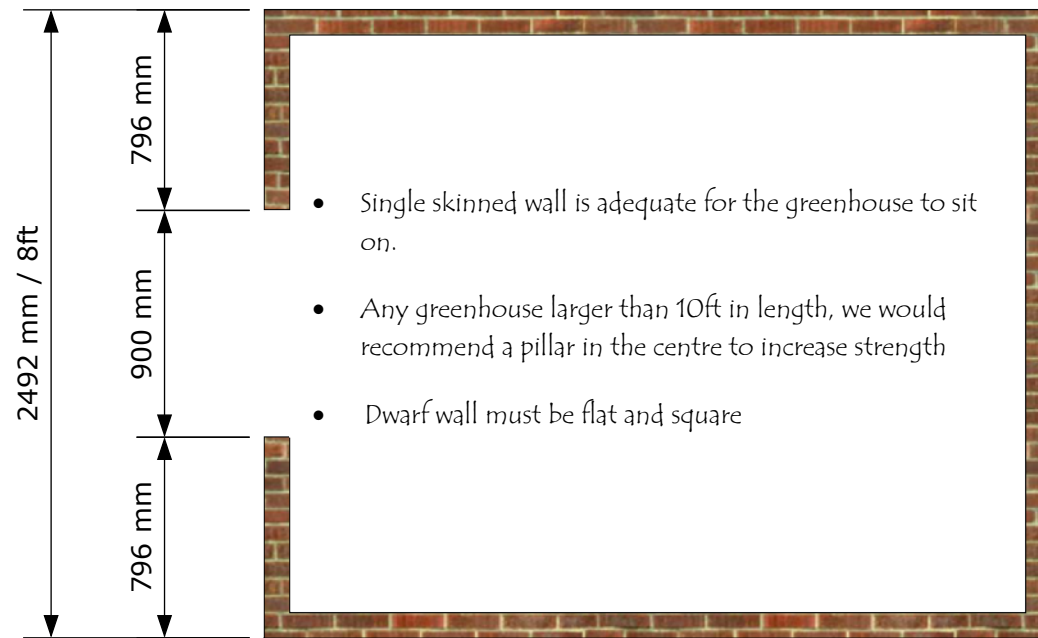

8ft Wide Bespoke Kings Bromley Cedar Greenhouse

External dwarf wall measurements

Dwarf wall height at doorway 850mm

- Single skinned wall is adequate for the greenhouse to sit on.
- Any greenhouse larger than 10ft in length, we would recommend a pillar in the centre to increase strength
- Dwarf wall must be flat and square

8ft model; exact size is 2530 mm
10ft model / 3122 mm
12ft model / 3763 mm
14ft model / 4355 mm
16ft model / 4950 mm
18ft model / 5540 mm
20ft model / 6130 mm
24ft model / 7355 mm
30ft model / 9130 mm